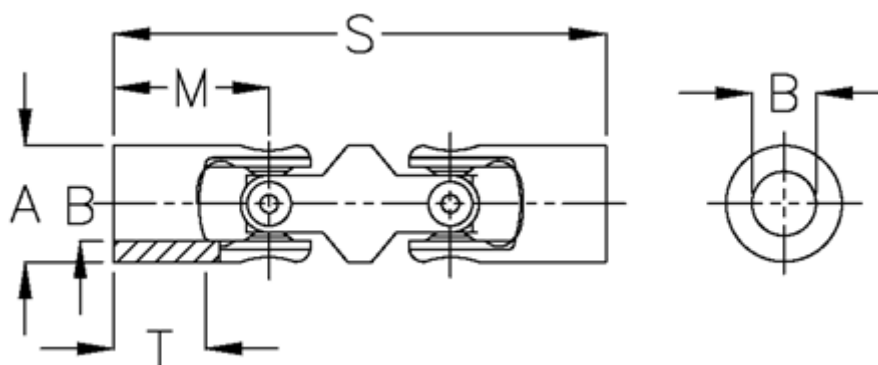

Data Sheet

Article number: 07650300

Description: Double cross joint w/needle bearing
0.650.300

Measures

A	= 50
B H7	= 32
M	= 66
MD max N m	= 120
s	= 188
T	= 40